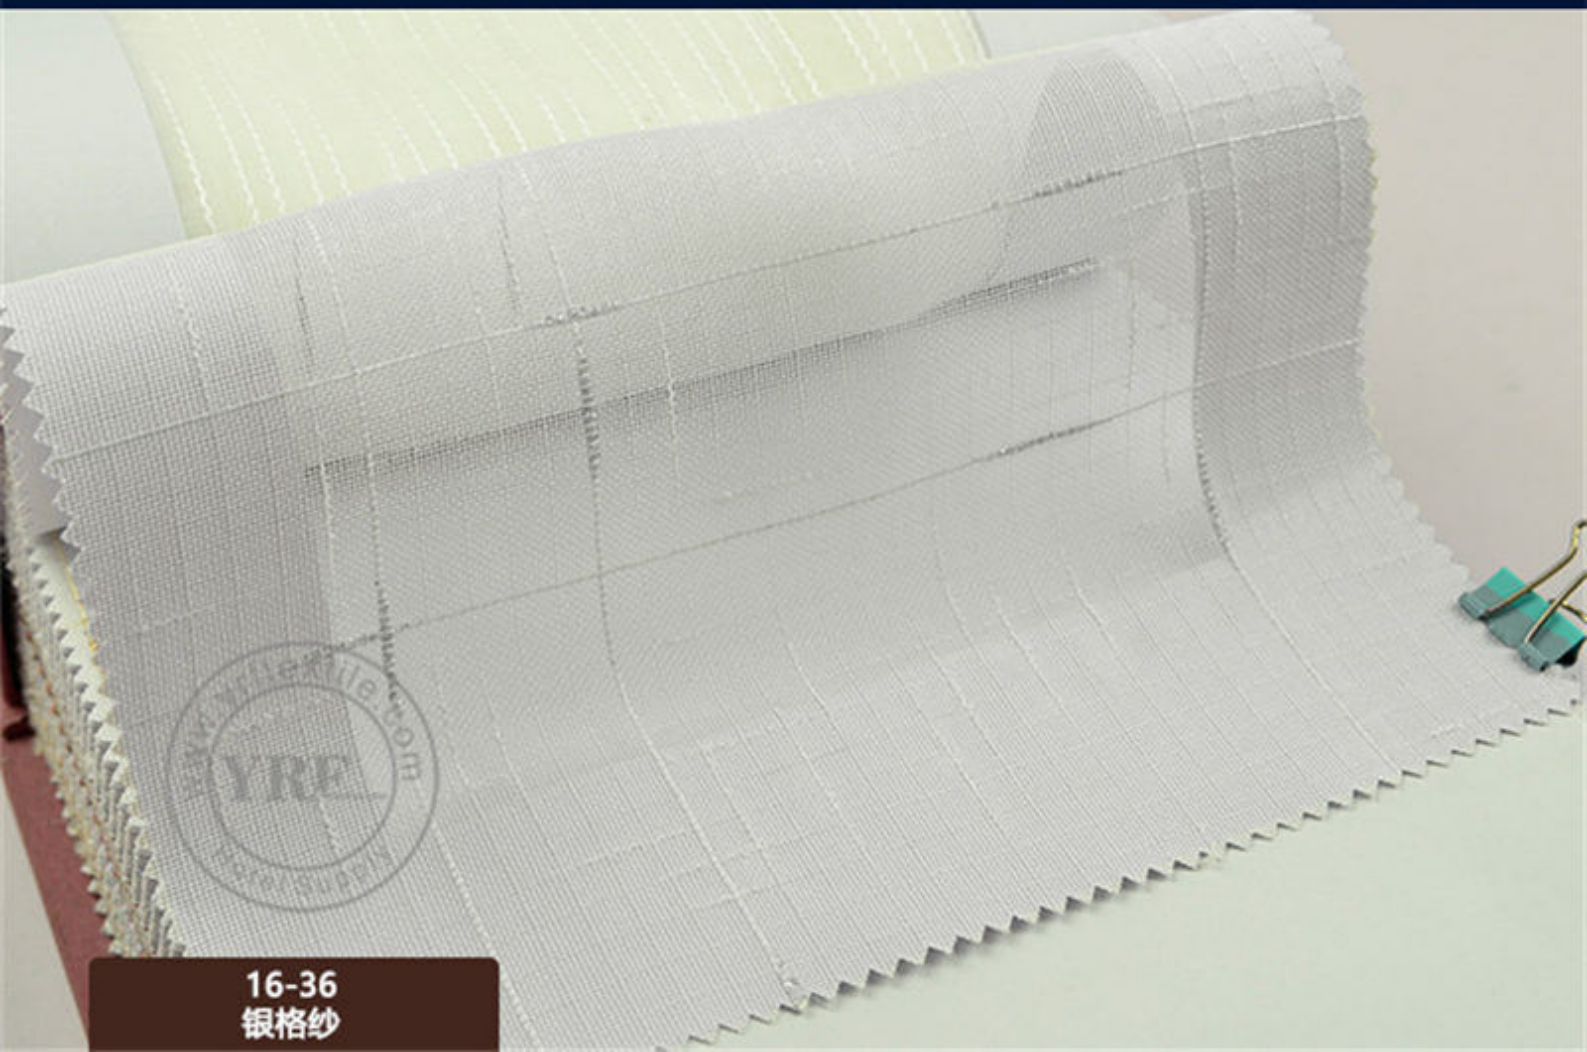

YRF

YRFTEXTILE.COM

More Choices

16-36
银格纱